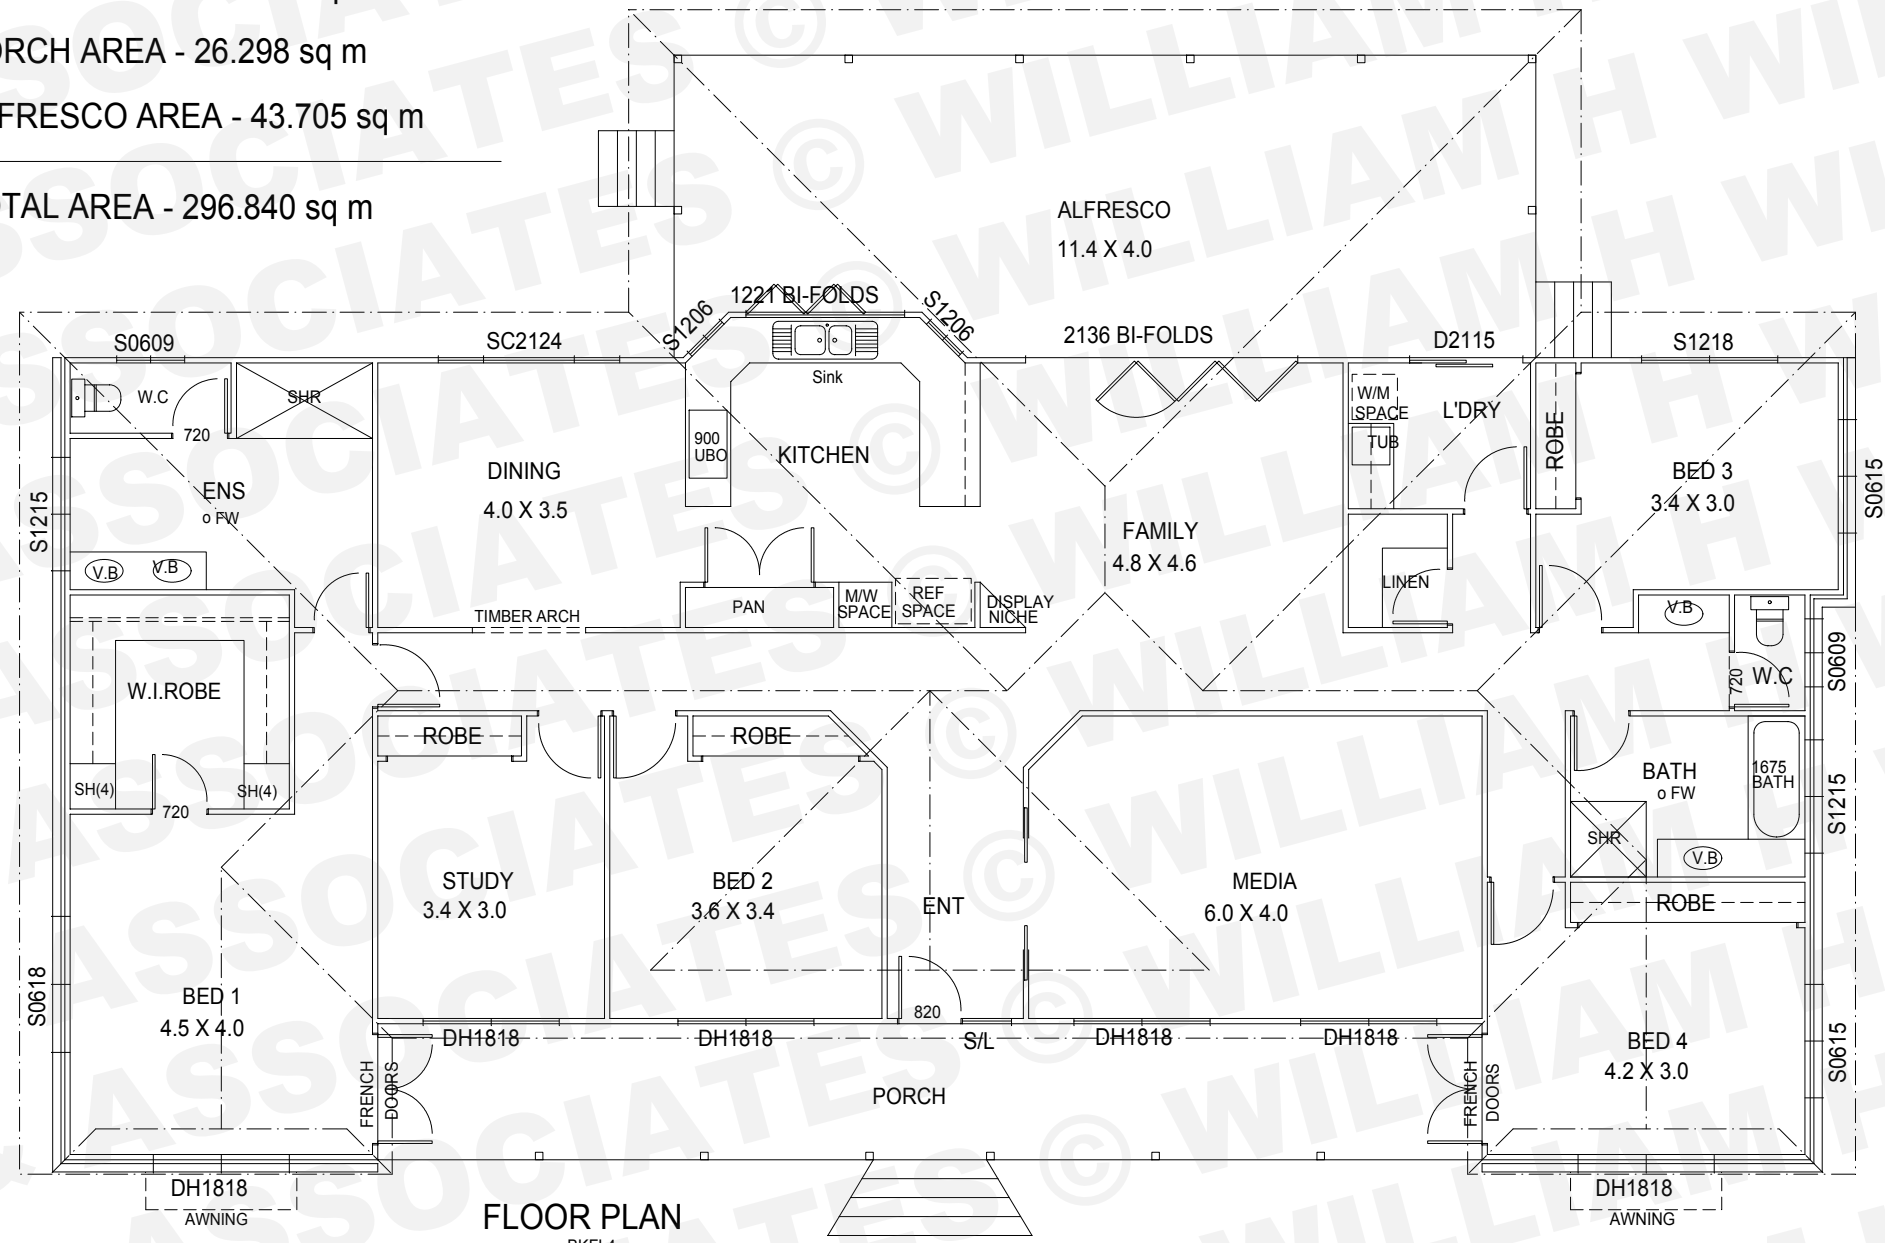

LIVING AREA - 226.837 sq m

PORCH AREA - 26.298 sq m

ALFRESCO AREA - 43.705 sq m

TOTAL AREA - 296.840 sq m

FLOOR PLAN
BKFL4

© WILLIAM H WILSON & ASSOCIATES

FRONT ELEVATION