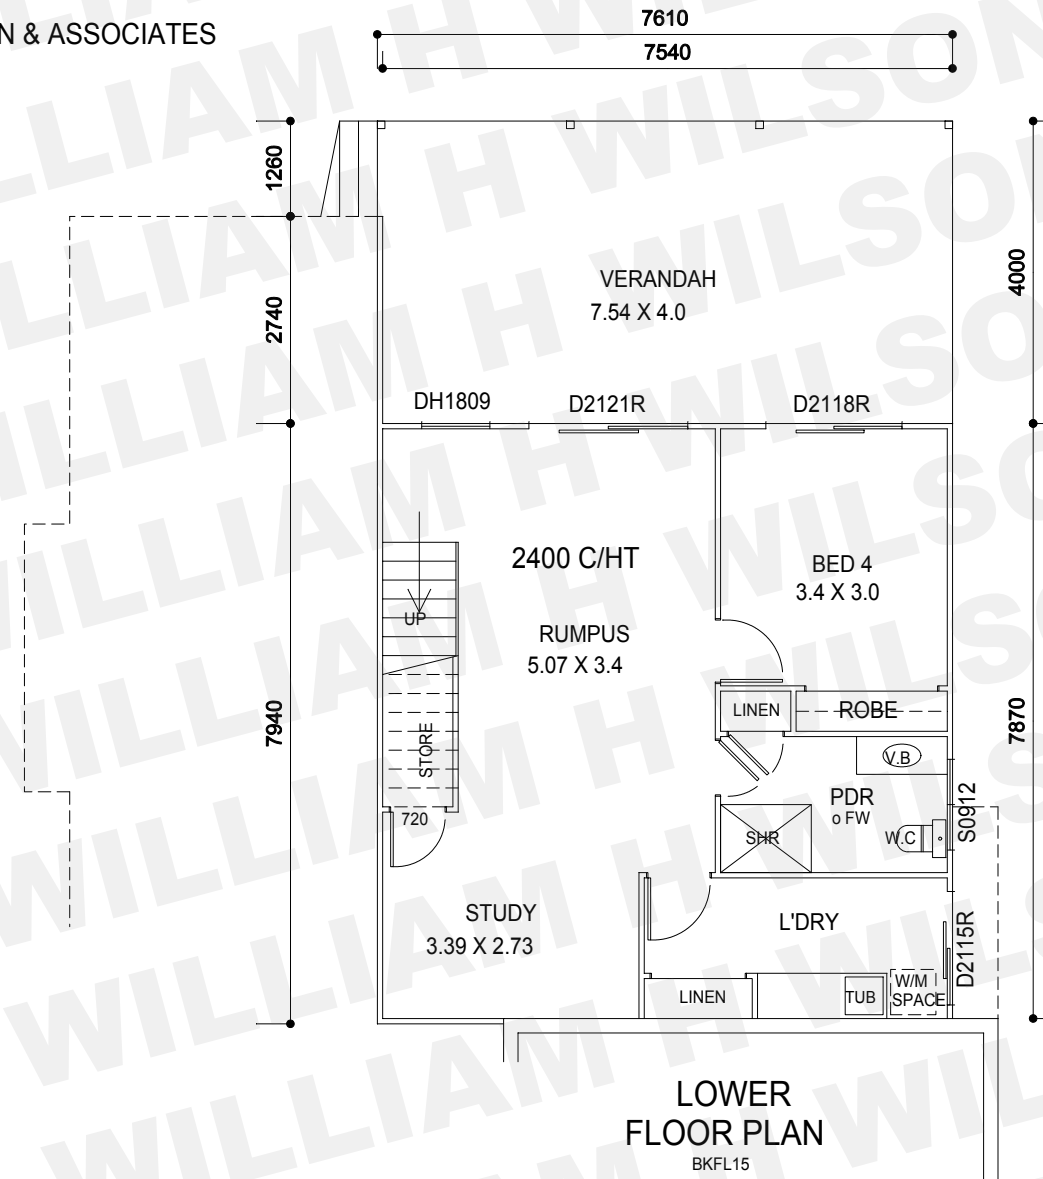

© WILLIAM H WILSON & ASSOCIATES

LIVING AREA(UPPER) - 144.791 sq m

LIVING AREA(LOWER) - 60.008 sq m

GARAGE AREA - 39.357 sq m

PORCH AREA - 3.103 sq m

BALCONY AREA - 30.248 sq m

VERANDAH AREA - 30.440 sq m

TOTAL AREA - 307.947 sq m