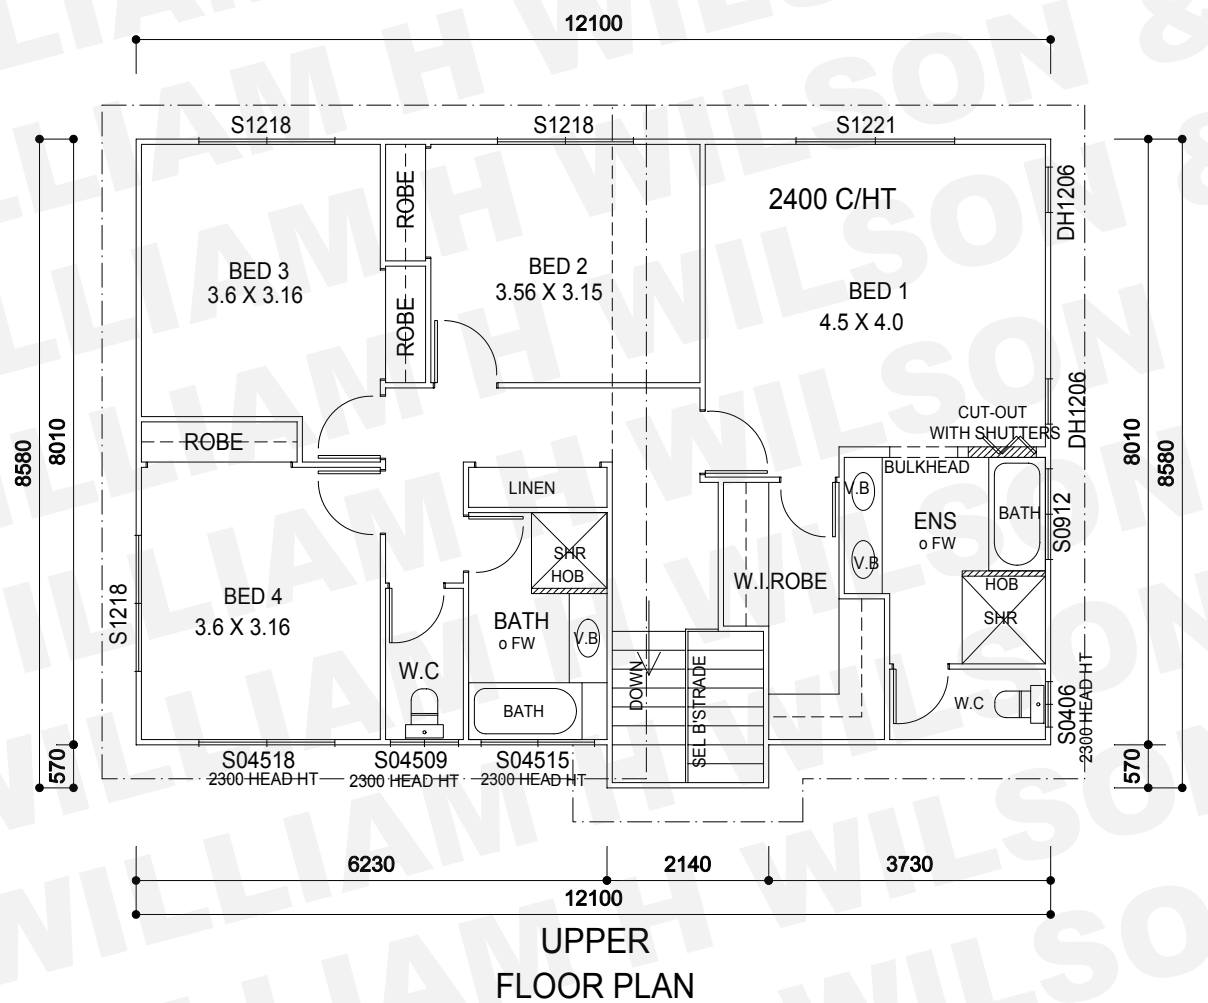

© WILLIAM H WILSON & ASSOCIATES

LIVING AREA(LOWER) - 166.914 sq m

LIVING AREA(UPPER) - 98.141 sq m

GARAGE AREA - 39.282 sq m

PORCH AREA - 2.436 sq m

PATIO AREA - 24.840 sq m

TOTAL AREA - 331.613 sq m